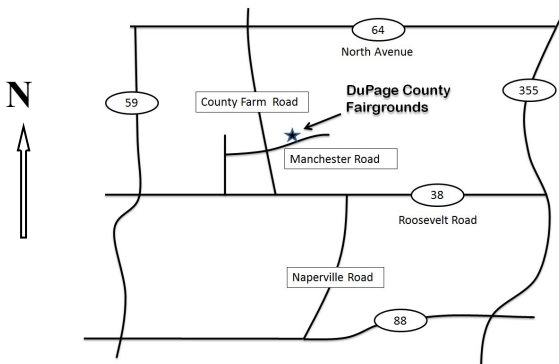

### Driving Directions:

#### Westbound

I-355 North, to Roosevelt Road (Route 38), West on Roosevelt to County Farm Road, Right (North) on County Farm Road to Manchester, Right (East) on Manchester

#### Eastbound

I-355: Exit Naperville Road, North to Roosevelt Road (Route 38), Left (West) on Roosevelt to County Farm Road, Right (North) on County Farm Road to Manchester, Right (East) on Manchester

#### Northbound or Southbound

From I-355: Exit Roosevelt Road (Route 38), West to County Farm Road, Right (North) on County Farm Road to Manchester, Right (East) on Manchester